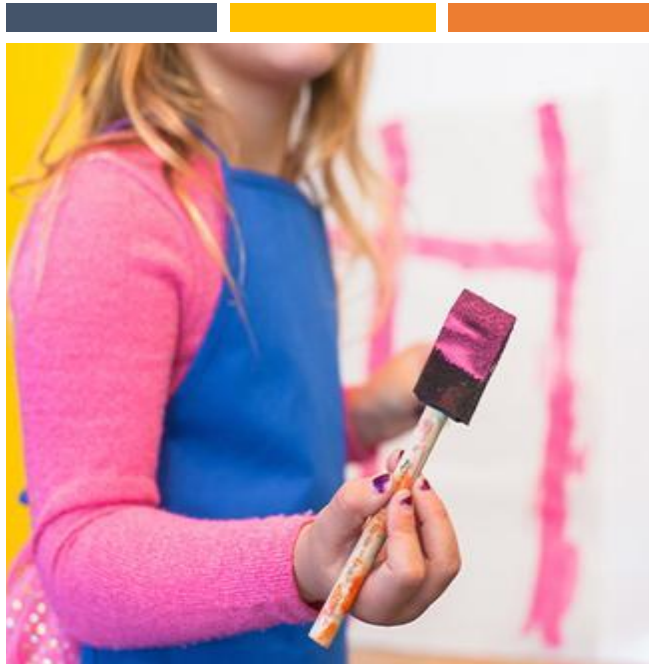

Our **artistic line** is based on the desire to bring art back into schools and private homes with a one of a kind new technology of an affordable reusable canvas. We would like to inspire artists all over the world by offering a new type of reusable medium to paint and draw on. Paper and canvases are often quite expensive and for the most part not reusable. We have designed a polyurea canvas and which has qualities a traditional medium cannot provide. The kids craft mat can be used to protect surfaces while crafting on or be directly drawn on. Things like paint, glue, glitter, clay, etc. can be easily removed. Use it on the table, floor or even hang it on the wall.

**Splatmat**  
a Mat for all That

Kids Craft Mat

We've finally released it! This brand-new Kids Craft mat is made out of polyurea (100% elastomer) and is a protective and reusable mat. It is solvent resistant and easy to clean after use. With its' unique texture, it can be used to directly draw on or do crafts on. Place it on your table, floor or even hang it on the wall! It can be rolled up and easily stored or transported. The Kids Craft mat is impact resistant and extremely durable. A must have for any kid!

If you are a **teacher** please contact us about our special discounts!

“Bring art back  
into schools”

Reusable Canvas

This reusable canvas is made out of polyurea (100% elastomer). It is translucent which makes it ideal for painting with background lighting. It doesn't matter if you use oil, acrylic or even spray paint – all of these can be easily removed if desired. If you would like to hold onto the painting you may do so as well. The reusable canvas is a must have for any artist!